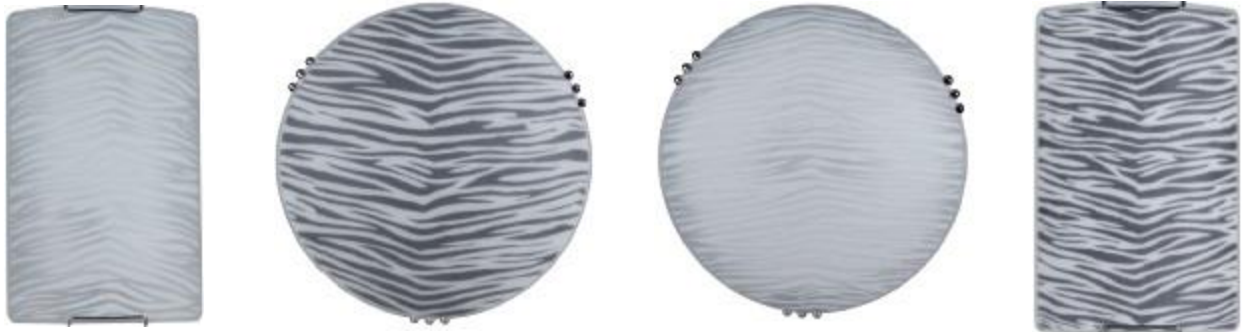

TECHNICAL SPECIFICATION

DECOR CLASSIC EROS

Technical data

- Nominal voltage: 230V / 50-60Hz
- Lampholder: E27
- Colour: white/ black
- Material: Metal with glass

Areas of application

- General illumination
- Domestic applications
- Administrative buildings
- Schools
- Home interior

Dimensions

Description	Colour	Lampholder	Size		Cat. Number
			Width	Length	
Ceiling lamp	White	1xE27	300	-	958930
Ceiling lamp	White	2xE27	400	-	958940
Wall lamp	White	1xE27	300/2	-	958951
Wall lamp	White	2xE27	300	300	958960
Wall lamp	White	2xE27	230	350	895970
Ceiling lamp	Black	1xE27	300	-	958930BL
Ceiling lamp	Black	2xE27	400	-	958940BL
Wall lamp	Black	1xE27	300/2	-	958951BL
Wall lamp	Black	2xE27	300	300	958960BL
Wall lamp	Black	2xE27	230	350	895970BL